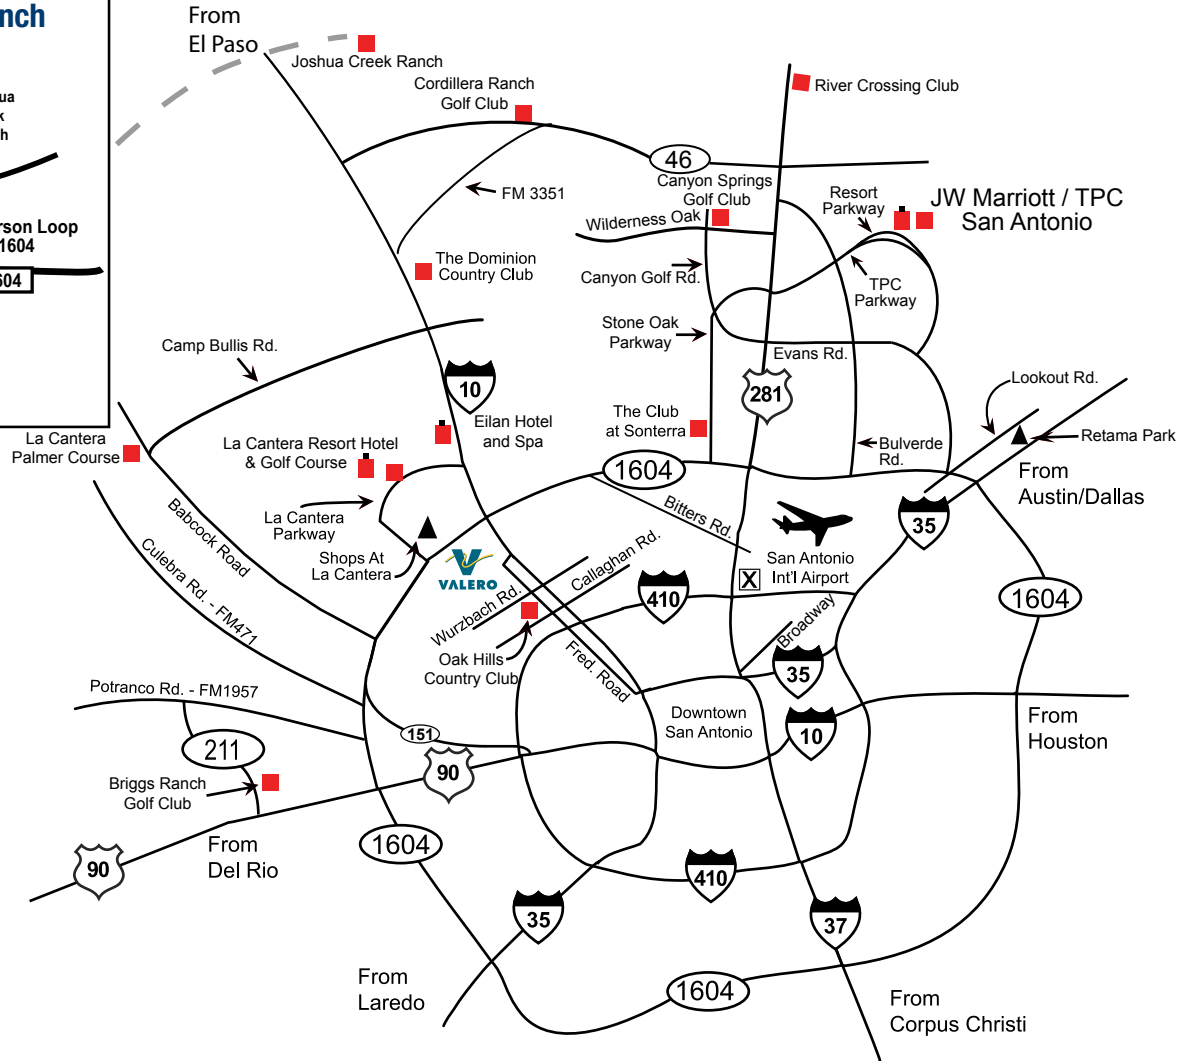

Sunday and Monday,
April 22-23

CITY MAP FEATURING HOTELS, GOLF COURSES AND SPORTING CLAYS VENUE

[Click here for detailed map](#)

IMPORTANT ADDRESSES AND PHONE NUMBERS

JW Marriott San Antonio Hill Country Resort & Spa

23808 Resort Parkway
San Antonio, TX 78261
Hotel: (210) 276-2500
TPC San Antonio: (210) 491-5800

Eilan Hotel and Spa

18603 La Canteras Terrace
San Antonio, TX 78256
(210) 598-2900

La Canteras Hill Country Resort

16641 La Canteras Parkway
San Antonio, TX 78256
(210) 558-6500

Joshua Creek Ranch

132 Cravey Rd.
Boerne, Texas 78006
(830) 230-5190

Oak Hills Country Club

5403 Fredericksburg Rd.
San Antonio, TX 78229
(210) 384-7700

La Canteras - Resort Course

16641 La Canteras Parkway
San Antonio, TX 78256
(210) 558-4653

La Canteras - Palmer Course

17865 Babcock Road
San Antonio, TX 78255
(210) 558-2365

The Club at Sonterra

901 Sonterra Blvd.
San Antonio, TX 78258
(210) 491-9900