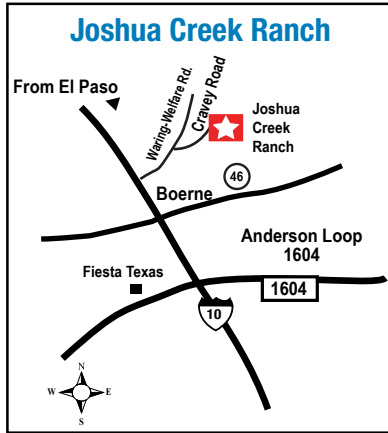

Sunday and Monday, April 23-24

CITY MAP FEATURING HOTELS, GOLF COURSES, AND SPORTING CLAYS VENUE

[Click here for detailed map](#)

IMPORTANT ADDRESSES AND PHONE NUMBERS

JW Marriott San Antonio

Hill Country Resort & Spa

16641 La Cantera Parkway
San Antonio, TX 78256
(210) 558-6500

Joshua Creek Ranch

132 Cravey Rd
Boerne, Texas 78006
(830) 230-5190

La Cantera - Resort Course

16641 La Cantera Parkway
San Antonio, TX 78256
(210) 558-4653

La Cantera - Palmer Course

17865 Babcock Road
San Antonio, TX 78255
(210) 558-2365

The Club at Sonterra

901 Sonterra Blvd.
San Antonio, TX 78258
(210) 491-9900

The Dominion Country Club

1 Dominion Dr.
San Antonio, TX 78257
(210) 698-1146