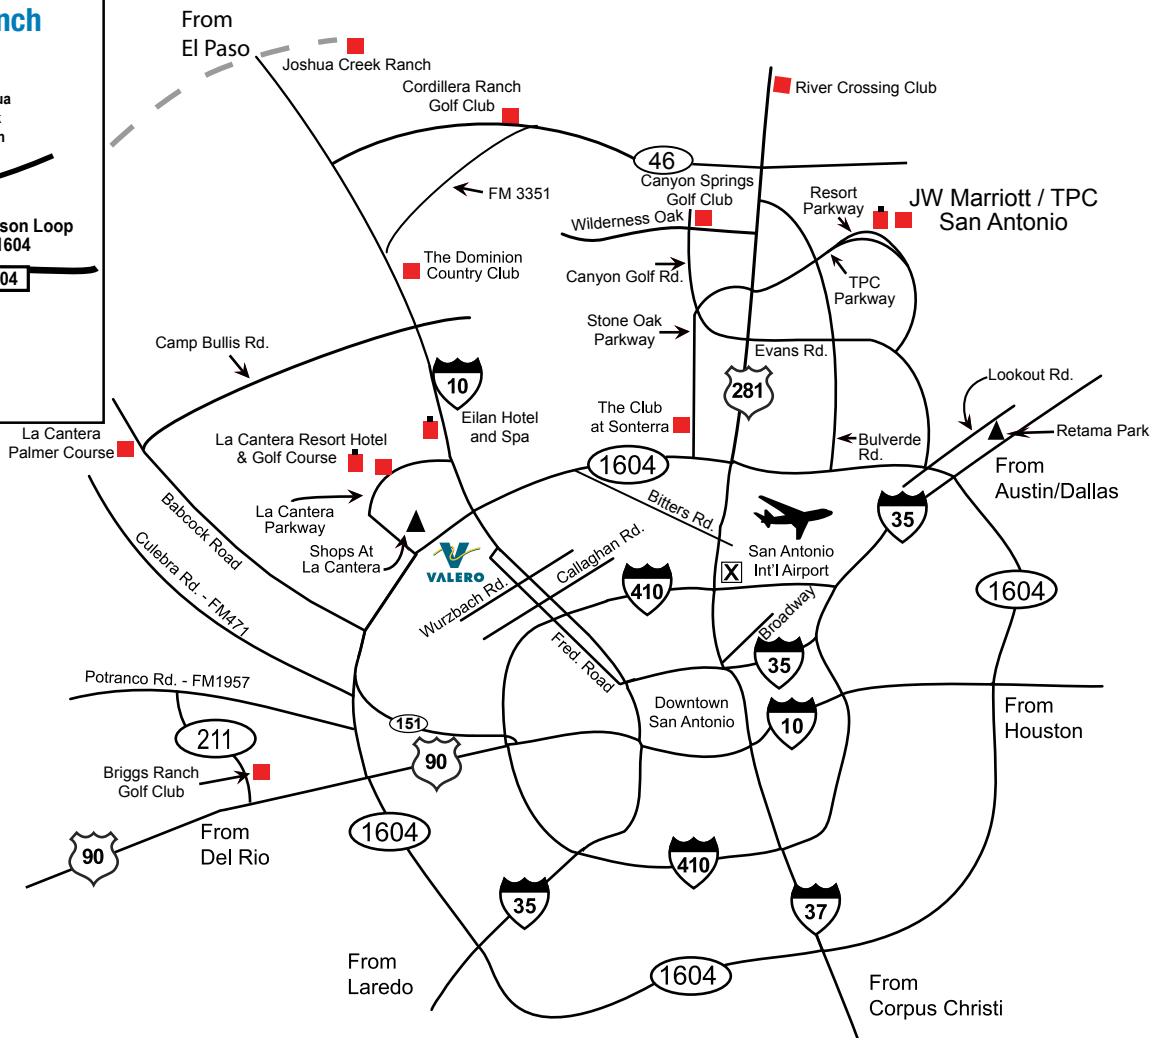

Sunday and Monday, April 23-24

CITY MAP FEATURING HOTELS, GOLF COURSES, AND SPORTING CLAYS VENUE

[Click here for detailed map](#)

IMPORTANT ADDRESSES AND PHONE NUMBERS

JW Marriott San Antonio

Hill Country Resort & Spa

23808 Resort Parkway
San Antonio, TX 78261
Hotel: (210) 276-2500
TPC San Antonio: (210) 491-5800

Eilan Hotel and Spa

18603 La Cantera Terrace
San Antonio, TX 78256
(210) 598-2900

La Cantera Hill Country Resort

16641 La Cantera Parkway
San Antonio, TX 78256
(210) 558-6500

Joshua Creek Ranch

132 Cravey Rd
Boerne, Texas 78006
(830) 230-5190

La Cantera - Resort Course

16641 La Cantera Parkway
San Antonio, TX 78256
(210) 558-4653

La Cantera - Palmer Course

17865 Babcock Road
San Antonio, TX 78255
(210) 558-2365

The Club at Sonterra

901 Sonterra Blvd.
San Antonio, TX 78258
(210) 491-9900

The Dominion Country Club

1 Dominion Dr.
San Antonio, TX 78257
(210) 698-1146